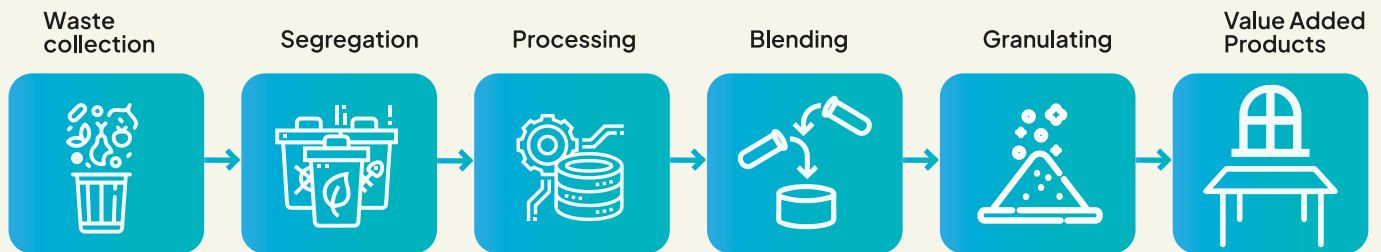

2

Vertical 2 (RVM)

Setting up of Reverse Vending machines to handle PET bottle waste at source of consumption

3

Vertical 3 (ORGAMPO)

Setting up of food waste composting machines for commercial establishments, Apartments and Municipal corporations

1

Multi Layer Laminates And Other Plastic Re-Cycling

Why Multi Layer Laminates Recycle?

Multilayer laminates are comprised of different grades of plastic combined together to make packaging materials. These materials take almost 600+ years to degrade and impact the environment if not properly managed.

We have innovative technologies and process methodologies to recycle multilayer laminates into innovative value added products and save them from getting into landfills and polluting the environment.

Our Process