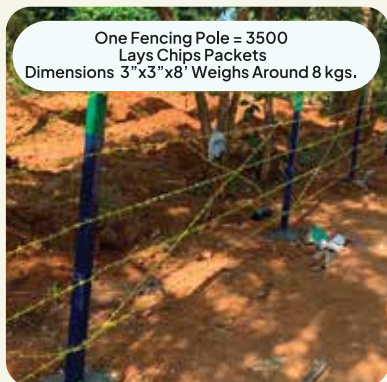

Innovative products

Fencing Poles

These poles are designed to replace stone, concrete and metal poles with better ascetic looks and durability.

Glass Top Teapoy

These Teapoy's have been designed to replace use of wood and save the planet from deforestation. Overall weight is 25 Kgs